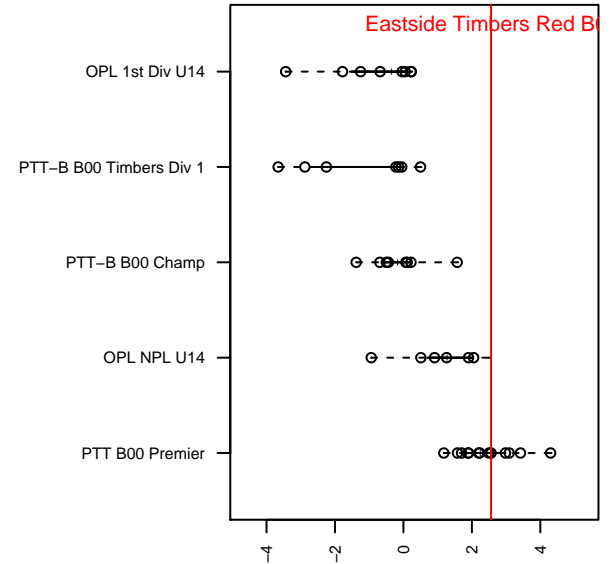

Eastside Timbers Red B00

Eastside United FC
 Gresham, OR
 B00 total strength=1394
 attack=10.57 defense=5.8
 fall league = PTT B00 Premier
 spr league = Spr OYS B00 Premier
 notes= Marseille; Saks 2013

alt names used:
 EASTSIDE TIMBERS MARSEILLE (OR)
 Eastside Timbers 00B Marseille
 Eastside Timbers Marseille
 ET 00B Marseille
 EASTSIDE TIMBERS MARSEILLE (OR)
 Eastside Timbers U14B Marseille
 Eastside Timbers U14B Marseille
 Eastside Timbers U14B Marseille

Venues played:
 2013 OYS State Cup B00
 2014 Cascadia Challenge BU14
 2014 Clash At the Border Platinum/Gold U14
 2014 Oswego Nike Cup Gold U14
 2014 Bend Premier Cup U14B GOLD U14
 2014 Mt Hood Challenge U14
 2014 PTT B00 Premier
 2014 Spr OYS B00 Premier
 2014 OYS State Cup B00

**attack and defense variance (black dot)
relative to other teams
and top 10 in region**

**attack and defense rating
relative to others at age
and all opponents in last 13 months**

Performance relative to 13 month average