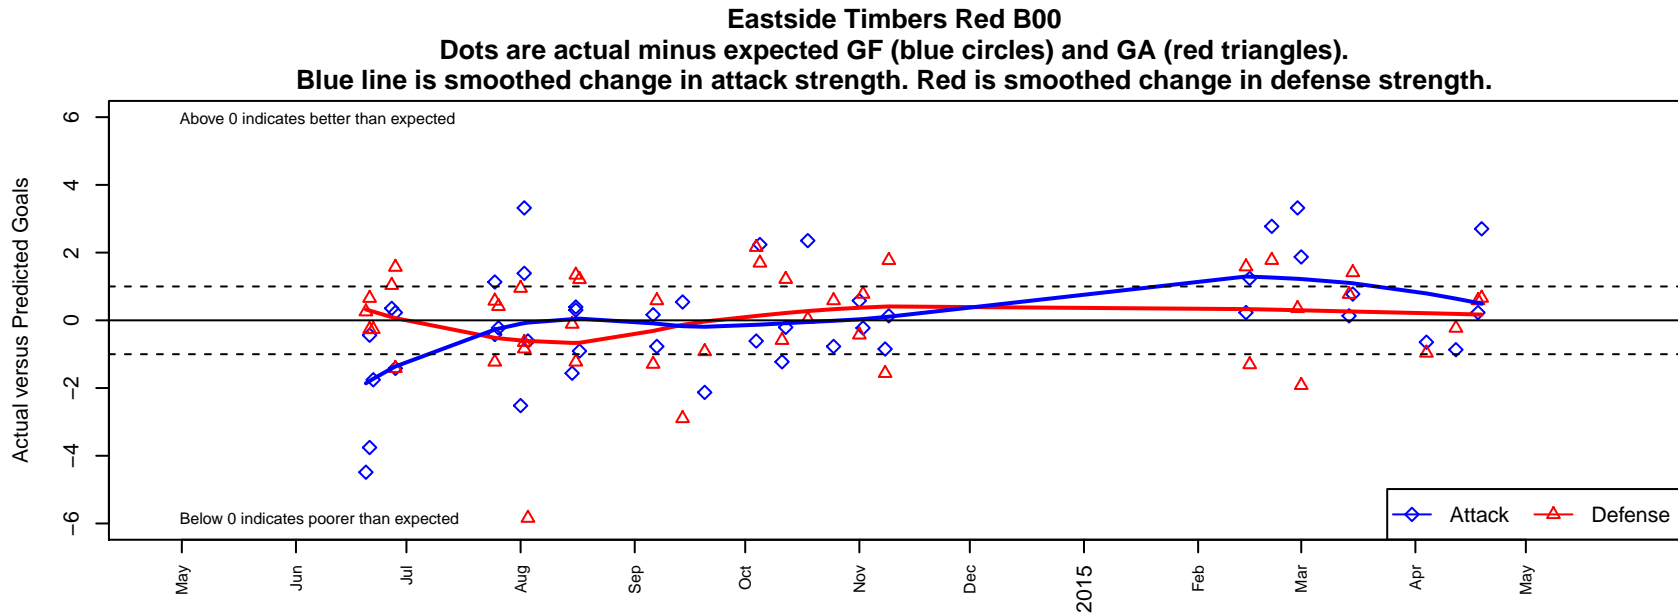

Eastside Timbers Red B00

Eastside United FC
 Gresham, OR
 B00 total strength=1394
 attack=10.57 defense=5.8
 fall league = PTT B00 Premier
 spr league = Spr OYS B00 Premier
 notes= Marseille; Saks 2013

**attack and defense variance (black dot)
relative to other teams
and top 10 in region**

**attack and defense rating
relative to others at age
and all opponents in last 13 months**

Performance relative to 13 month average