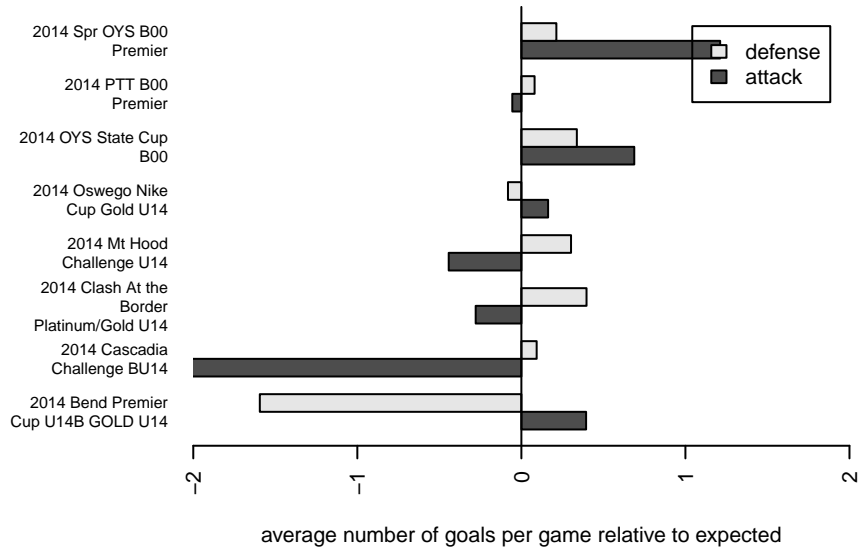

Venues played:
 2013 OYS State Cup B00
 2014 Cascadia Challenge BU14
 2014 Clash At the Border Platinum/Gold U14
 2014 Oswego Nike Cup Gold U14
 2014 Bend Premier Cup U14B GOLD U14
 2014 Mt Hood Challenge U14
 2014 PTT B00 Premier
 2014 Spr OYS B00 Premier
 2014 OYS State Cup B00

**attack and defense variance (black dot)
relative to other teams
and top 10 in region**

**attack and defense rating
relative to others at age
and all opponents in last 13 months**

Performance relative to 13 month average